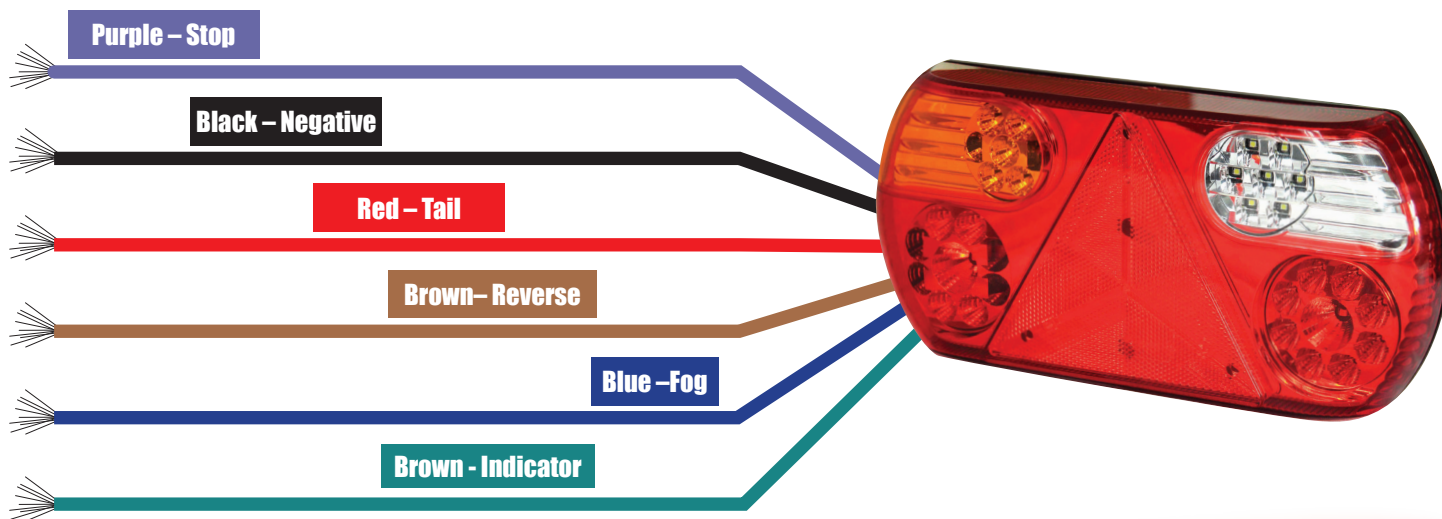

Wiring Diagram For One CA 7035/36

Green/Purple – Stop
Black – Negative
Red – Tail
Green/Brown – Reverse
Blue/Red – Fog
Green - Indicator

Disclaimer: This diagram is to be used as a guide, Use of this guide is at the installers risk.