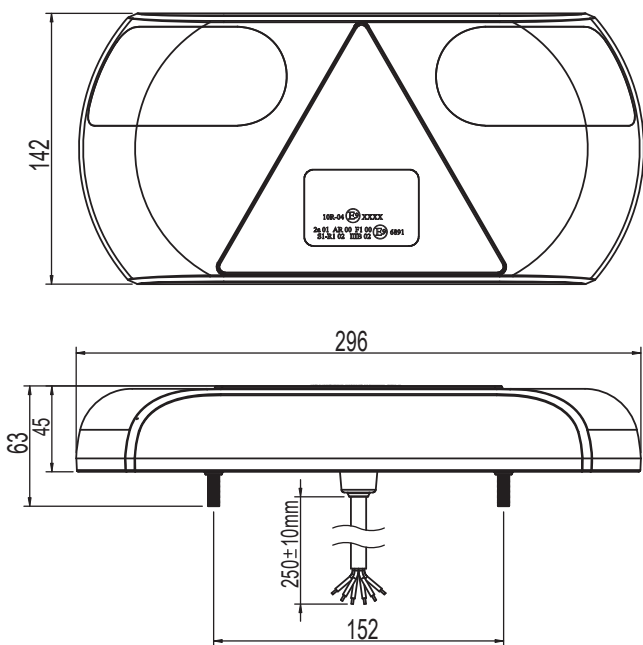

Wiring Diagram For One CA 7035/36

Green/Purple – Stop
Black – Negative
Red – Tail
Green/Brown – Reverse
Blue/Red – Fog
Green - Indicator

Disclaimer: This diagram is to be used as a guide, Use of this guide is at the installers risk.